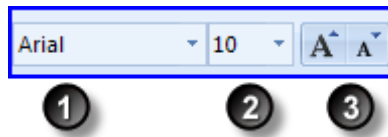

Microsoft Excel Font Size

Font Size

To modify the text format and size.

These features are found on the **Home** tab.

Choose the **Font Style** to select the desired text format.

Font Size from the drop-down.