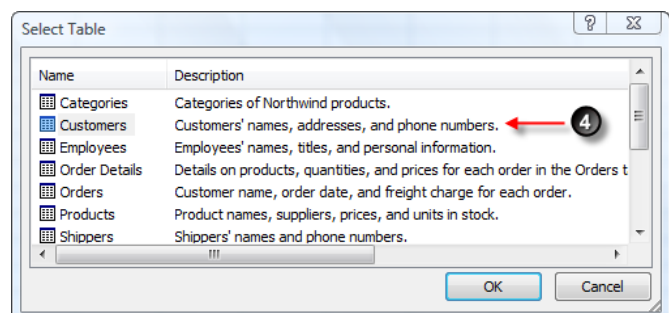

Microsoft Excel - Importing Data from other Applications

Importing Data from other Applications.

Getting Data from Access.

Excel can analyze data from various different data sources.

Access data can be converted into an Excel worksheet for analysis.

You can either export the object (table) containing the data directly from access or use the following process to import it using Excel's importing feature.

The following example we will import the 'Customers table' from the Access database 'Northwind'.

1. **Select** the worksheet were you require the imported data to be stored.

2. **Select** from the Ribbon **Data** → **From Access**.

3. Select the database that contains the data you require to import. In this case the Access 'Northwind' database.

4. Select the required table.

Click **Ok**.